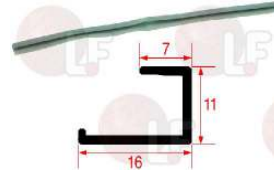

## Gaskets and seals

**6437058 DOOR GASKET**  
profile dimensions 16x11 mm  
for Glasswasher/Cupwasher (ELETTROBAR) E40 - 40F  
400

COLGED REB437058

**6437057 DOOR GASKET 395 mm**  
profile dimensions 16x11 mm