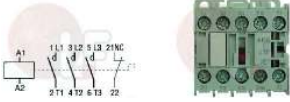

Remote control switches

3351209 CONTACTOR AEG LS05 9A 400V 4Kw
coil 230V 50/60Hz
3 normally open contacts
1 normally closed auxiliary contact