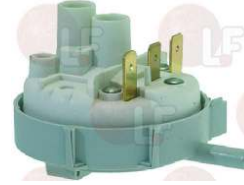

COLGED

Suitable for:

3320112 PRESSURE SWITCH 180-70 mm 1 LEVEL
16(4)A/250V

COLGED DEP45

Suitable for:

3320111 PRESSURE SWITCH 35/17 mm 1 LEVEL
16(4)A/250V
for
MB235LI-MB510E-510ER-MB520-MB530-MB535-MB920E-
MB920ER-MB630-MB930

COLGED REB224004

3320030 PRESSURE SWITCH 55/20 mm 250V 16A
1 level
max operating temperature 85°C
for DISHWASHER
for Dishwasher (ADLER) CF50
for Dishwasher (WHIRLPOOL) F360
for Dishwasher hood type (BONNET) IN060
for Glasswasher/Cupwasher (KREFFT) GLX920
for Glasswasher/Cupwasher (WHIRLPOOL) D310 - D311

COLGED DEP4

3320083 PRESSURE SWITCH 90/56 mm 250V 16A
for E46-E50/51-E52-NIAGARA51-RIVER40-RIVER50/50D

COLGED REB224005

Pumps

3122199 DRAIN ELECTRO-PUMP 40W 230V 50Hz
inlet external $\varnothing$ 22 mm - outlet external $\varnothing$ 30 mm
for Dishwasher (MARENO) MLS31

COLGED REB130123

3122828 DRAIN PUMP GRE 220V 50Hz
for Glasswasher/Cupwasher (ELETTROBAR) CLEAN3

COLGED REB130112

3122837 DRAIN PUMP 100 W 220/240V 50HZ
inlet external $\varnothing$ 35 mm outlet external $\varnothing$ 30 mm
for Dishwasher (ELETTROBAR) E60 - E65
for Dishwasher hood type (ELETTROBAR) E120 - E140

COLGED DPE1108R

3122836 DRAIN PUMP 100W 220/240V 50HZ
inlet internal $\varnothing$ 35 mm outlet internal $\varnothing$ 23 mm
for Dishwasher hood type (ELETTROBAR) E100 - E110

COLGED DPE1108