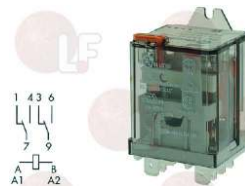

COLGED DER100

3351021 RELAY 62.82 16A 230V 50/60Hz
2 switching contacts