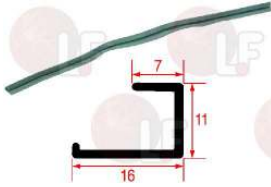

## Gaskets and seals

**6437058 DOOR GASKET**  
profile dimensions 16x11 mm  
for Glasswasher/Cupwasher (ELETTROBAR) E40 - 40F  
400

COLGED REB437058

**6437057 DOOR GASKET 395 mm**  
profile dimensions 16x11 mm